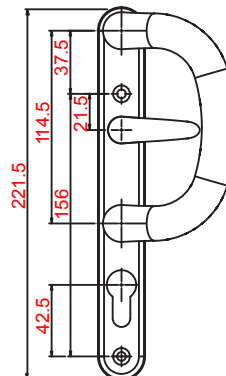

Door Handles

For PVCu, Timber, Aluminium, Steel and Composite doors
Compatible with all major door locking systems

PVCu Door Handle Range

WINDSOR
PART CODES :-
DCHANLL92** (Colour)

BALMORAL - (SNIB Optional)
PART CODES :-
DLMANLL92** (Colour)

HAMPTON DDA
PART CODES :-
DLMANLL92**-EXD (Colour)

KENSINGTON
PART CODES :-
DW3LL** (Colour)

BLENHEIM
PART CODES :-
YHF7LL** (Colour)

UNIVERSAL
PART CODES :-
DUHANLL** (Colour)

Swan Neck Handing

PATIO HANDLE
PART CODES :-
FFPDH** (Colour)

NOTE: All dimensions are in millimetres.