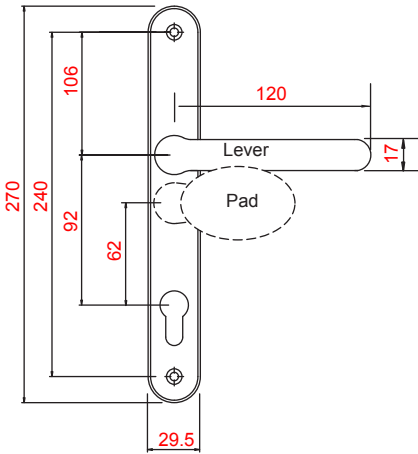

Door Handles

For PVCu, Timber, Aluminium, Steel and Composite doors
Compatible with all major door locking systems

PVCu Door Handle Range

WINDSOR
PART CODES :-
DCHANLL92** (Colour)

BALMORAL - (SNIB Optional)
PART CODES :-
DLMANLL92** (Colour)

HAMPTON DDA
PART CODES :-
DLMANLL92**-EXD (Colour)

KENSINGTON
PART CODES :-
DW3LL** (Colour)

BLENHEIM
PART CODES :-
YHF7LL** (Colour)

UNIVERSAL
PART CODES :-
DUHANLL** (Colour)

Swan Neck Handing

PATIO HANDLE
PART CODES :-
FFPDH** (Colour)

NOTE: All dimensions are in millimetres.