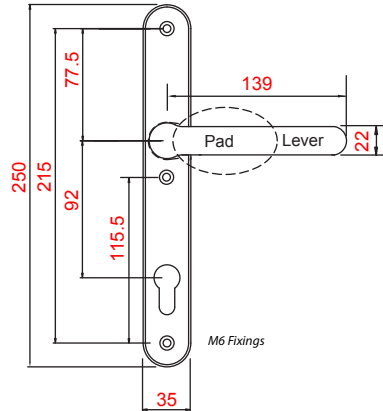

Door Handles

For PVCu, Timber, Aluminium, Steel and Composite doors
Compatible with all major door locking systems

PVCu Door Handle Range

WINDSOR
PART CODES :-
DCHANLL92** (Colour)

BALMORAL - (SNIB Optional)
PART CODES :-
DLMANLL92** (Colour)

HAMPTON DDA
PART CODES :-
DLMANLL92**-EXD (Colour)

KENSINGTON
PART CODES :-
DW3LL** (Colour)

BLENHEIM
PART CODES :-
YHF7LL** (Colour)

UNIVERSAL
PART CODES :-
DUHANLL** (Colour)

Swan Neck Handing

PATIO HANDLE
PART CODES :-
FFPDH** (Colour)

NOTE: All dimensions are in millimetres.