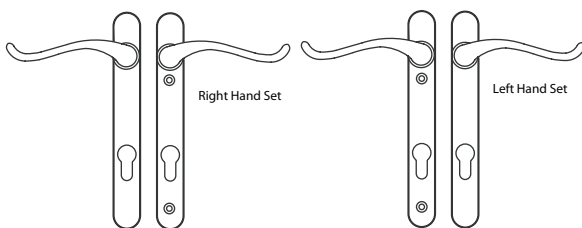

Door Handles

For PVCu, Timber, Aluminium, Steel and Composite doors
Compatible with all major door locking systems

PVCu Door Handle Range

WINDSOR
PART CODES :-
DCHANLL92** (Colour)

BALMORAL - (SNIB Optional)
PART CODES :-
DLMANLL92** (Colour)

HAMPTON DDA
PART CODES :-
DLMANLL92**-EXD (Colour)

KENSINGTON
PART CODES :-
DW3LL** (Colour)

BLENHEIM
PART CODES :-
YHF7LL** (Colour)

UNIVERSAL
PART CODES :-
DUHANLL** (Colour)

Swan Neck Handing

PATIO HANDLE
PART CODES :-
FFPDH** (Colour)

NOTE: All dimensions are in millimetres.