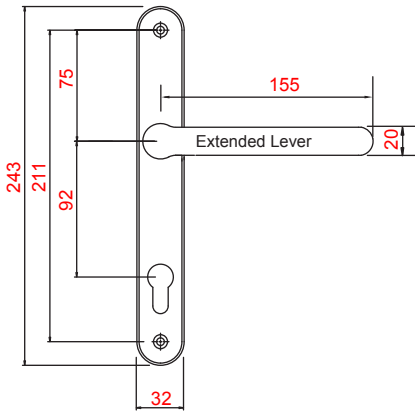

Door Handles

For PVCu, Timber, Aluminium, Steel and Composite doors
Compatible with all major door locking systems

PVCu Door Handle Range

WINDSOR
PART CODES :-
DCHANLL92** (Colour)

BALMORAL - (SNIB Optional)
PART CODES :-
DLMANLL92** (Colour)

HAMPTON DDA
PART CODES :-
DLMANLL92**-EXD (Colour)

KENSINGTON
PART CODES :-
DW3LL** (Colour)

BLENHEIM
PART CODES :-
YHF7LL** (Colour)

UNIVERSAL
PART CODES :-
DUHANLL** (Colour)

Swan Neck Handing

PATIO HANDLE
PART CODES :-
FFPDH** (Colour)

NOTE: All dimensions are in millimetres.