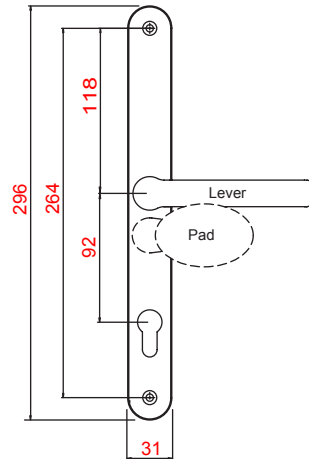

Door Handles

For PVCu, Timber, Aluminium, Steel and Composite doors
Compatible with all major door locking systems

PVCu Door Handle Range

WINDSOR
PART CODES :-
DCHANLL92** (Colour)

BALMORAL - (SNIB Optional)
PART CODES :-
DLMANLL92** (Colour)

HAMPTON DDA
PART CODES :-
DLMANLL92**-EXD (Colour)

KENSINGTON
PART CODES :-
DW3LL** (Colour)

BLENHEIM
PART CODES :-
YHF7LL** (Colour)

UNIVERSAL
PART CODES :-
DUHANLL** (Colour)

Swan Neck Handing

PATIO HANDLE
PART CODES :-
FFPDH** (Colour)

NOTE: All dimensions are in millimetres.