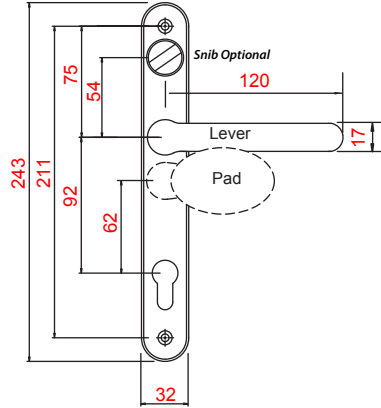

Door Handles

For PVCu, Timber, Aluminium, Steel and Composite doors
Compatible with all major door locking systems

PVCu Door Handle Range

WINDSOR
PART CODES :-
DCHANLL92** (Colour)

BALMORAL - (SNIB Optional)
PART CODES :-
DLMANLL92** (Colour)

HAMPTON DDA
PART CODES :-
DLMANLL92**-EXD (Colour)

KENSINGTON
PART CODES :-
DW3LL** (Colour)

BLENHEIM
PART CODES :-
YHF7LL** (Colour)

UNIVERSAL
PART CODES :-
DUHANLL** (Colour)

Swan Neck Handing

PATIO HANDLE
PART CODES :-
FFPDH** (Colour)

NOTE: All dimensions are in millimetres.