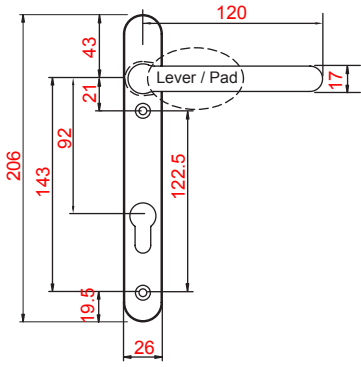

Door Handles

For PVCu, Timber, Aluminium, Steel and Composite doors
Compatible with all major door locking systems

PVCu Door Handle Range

WINDSOR
PART CODES :-
DCHANLL92** (Colour)

BALMORAL - (SNIB Optional)
PART CODES :-
DLMANLL92** (Colour)

HAMPTON DDA
PART CODES :-
DLMANLL92**-EXD (Colour)

KENSINGTON
PART CODES :-
DW3LL** (Colour)

BLENHEIM
PART CODES :-
YHF7LL** (Colour)

UNIVERSAL
PART CODES :-
DUHANLL** (Colour)

Swan Neck Handing

PATIO HANDLE
PART CODES :-
FFPDH** (Colour)

NOTE: All dimensions are in millimetres.