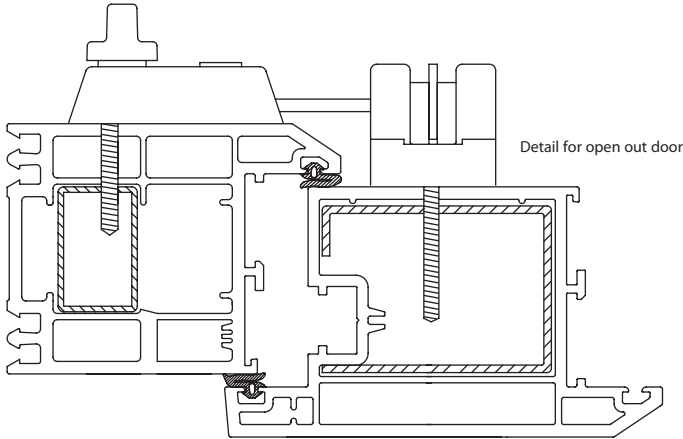

WHITE

BLACK

Features

- Solid die cast design to guard against intrusion,
- Screws into existing installations to complement existing hardware
- Easy to fit, no jig needed
- Suits all PVCu door systems
- Easily released from the inside to allow door to fully open
- Available in white or brown
- Boxed quantity is 72

Also Available

35

Safe-T-Bar

NOTE: all dimensions shown are in millimetres.

Part Codes

CODE NUMBER	DESCRIPTION
DSDBO1	Safe T-Bar White
DSDBO2	Safe T-Bar Brown