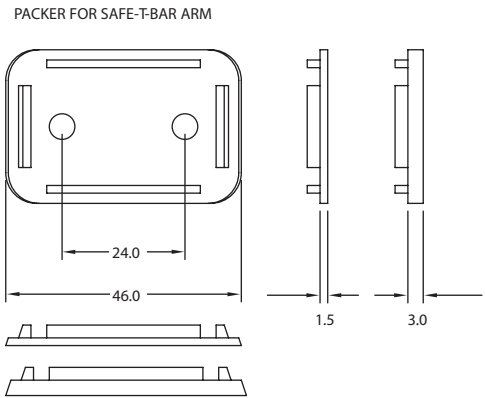

Also Available

35

Safe-T-Bar

NOTE: all dimensions shown are in millimetres.

Part Codes

CODE NUMBER	DESCRIPTION
DSDBO1	Safe T-Bar White
DSDBO2	Safe T-Bar Brown