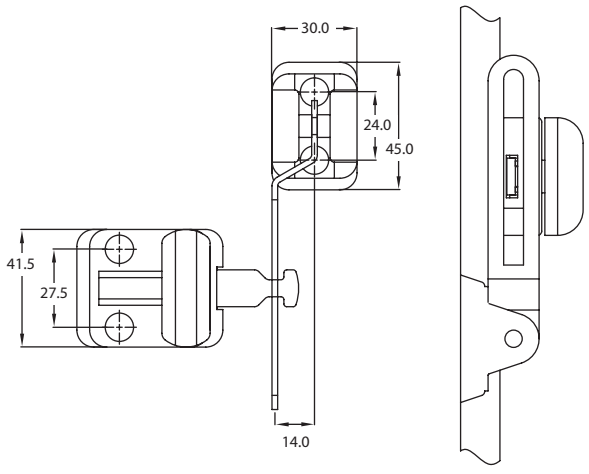

WHITE

BLACK

Features

- Solid die cast design to guard against intrusion,
- Screws into existing installations to complement existing hardware
- Easy to fit, no jig needed
- Suits all PVCu door systems
- Easily released from the inside to allow door to fully open
- Available in white or brown
- Boxed quantity is 72

Also Available

35

Safe-T-Bar

NOTE: all dimensions shown are in millimetres.

Part Codes

CODE NUMBER	DESCRIPTION
DSDBO1	Safe T-Bar White
DSDBO2	Safe T-Bar Brown