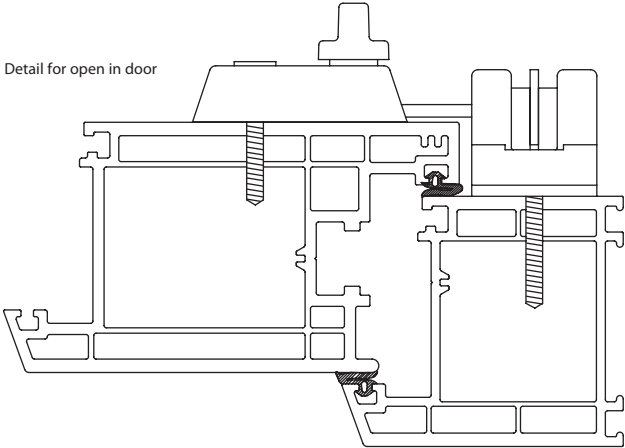

WHITE

BLACK

Features

- Solid die cast design to guard against intrusion,
- Screws into existing installations to complement existing hardware
- Easy to fit, no jig needed
- Suits all PVCu door systems
- Easily released from the inside to allow door to fully open
- Available in white or brown
- Boxed quantity is 72

Also Available

35

Safe-T-Bar

NOTE: all dimensions shown are in millimetres.

Part Codes

CODE NUMBER	DESCRIPTION
DSDBO1	Safe T-Bar White
DSDBO2	Safe T-Bar Brown